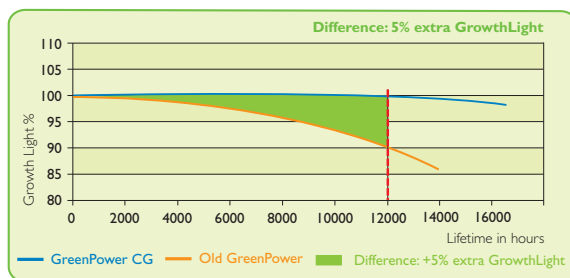

### NEW Philips MASTER GreenPower CG 400/600W 230V lamps

- Constant GrowthLight over lifetime
- With a service life of 12.000 hours

If your lamps are coming to the end of their life, it's now time to consider investing in the new Philips MASTER GreenPower CG lamps that bring you constant GrowthLight over lifetime.

Constant GrowthLight means extra GrowthLight over the service life of the lamp.

A well known rule-of-thumb is that 1% extra GrowthLight brings 1% extra crop yield.

The difference is up to 5% extra GrowthLight over service life:

- same number of burning hours - 5% extra production
- same amount of growthlight - burn less hours and save on energy

	GrowthLight initial	Lifetime hrs	GrowthLight 12000 hrs
MASTER GreenPower CG 400W	725 $\mu\text{mol}/\text{sec}$	12.000	725 $\mu\text{mol}/\text{sec}$
MASTER GreenPower 400W	725 $\mu\text{mol}/\text{sec}$	12.000	667 $\mu\text{mol}/\text{sec}$
MASTER GreenPower CG 600W	1100 $\mu\text{mol}/\text{sec}$	12.000	1100 $\mu\text{mol}/\text{sec}$
MASTER GreenPower 600W	1100 $\mu\text{mol}/\text{sec}$	10.000	1012 $\mu\text{mol}/\text{sec}$