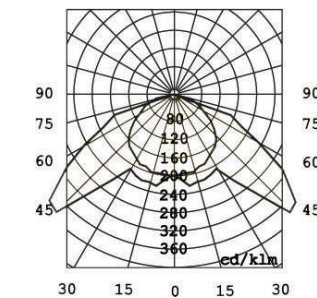

GENERAL / GENERAL

Potencia / Power: 400W-HPS/600W-HPS

MEDIDAS / MEASUREMENTS

Alto / Height: 130 mm

Ancho / Width: 200 mm

Largo / Length: 600 mm

Peso / Weight: 7/9,5 kgs

VARIOS / VARIOUS

Portalámparas / Lampholder: E40

Conexión/Connection:

Con 2m de cable más clavija (bajo pedido)

Supplied with 2m lead and plug upon request.

green master green master

Green Master has an traditional design and it is easy to change its light distribution by changing the reflector.