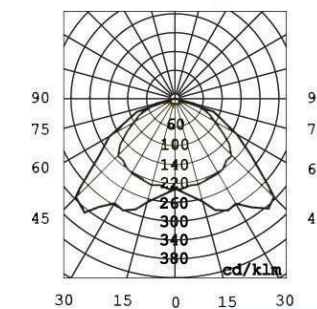

GENERAL / GENERAL

Potencia / Power: 400W-HPS/600W-HPS

MEDIDAS / MEASUREMENTS

Alto / Height: 130 mm

Ancho / Width: 200 mm

Largo / Length: 600 mm

Peso / Weight: 7/9,5 kgs

VARIOS / VARIOUS

Portalámparas / Lampholder: E40

Conexión/Connection:

Con 2m de cable más clavija (bajo pedido)

Supplied with 2m lead and plug upon request.

green master green master

Green Master has an traditional design and it is easy to change its light distribution by changing the reflector.